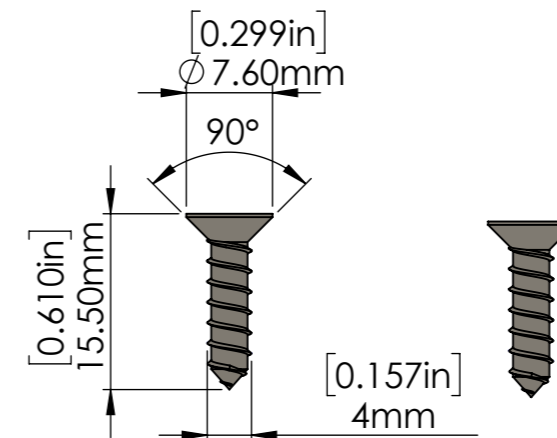

SIDE VIEW

FRONT VIEW

BACK VIEW

RECOMMENDED SCREWS

Material: SUS304
Finish : Glossy