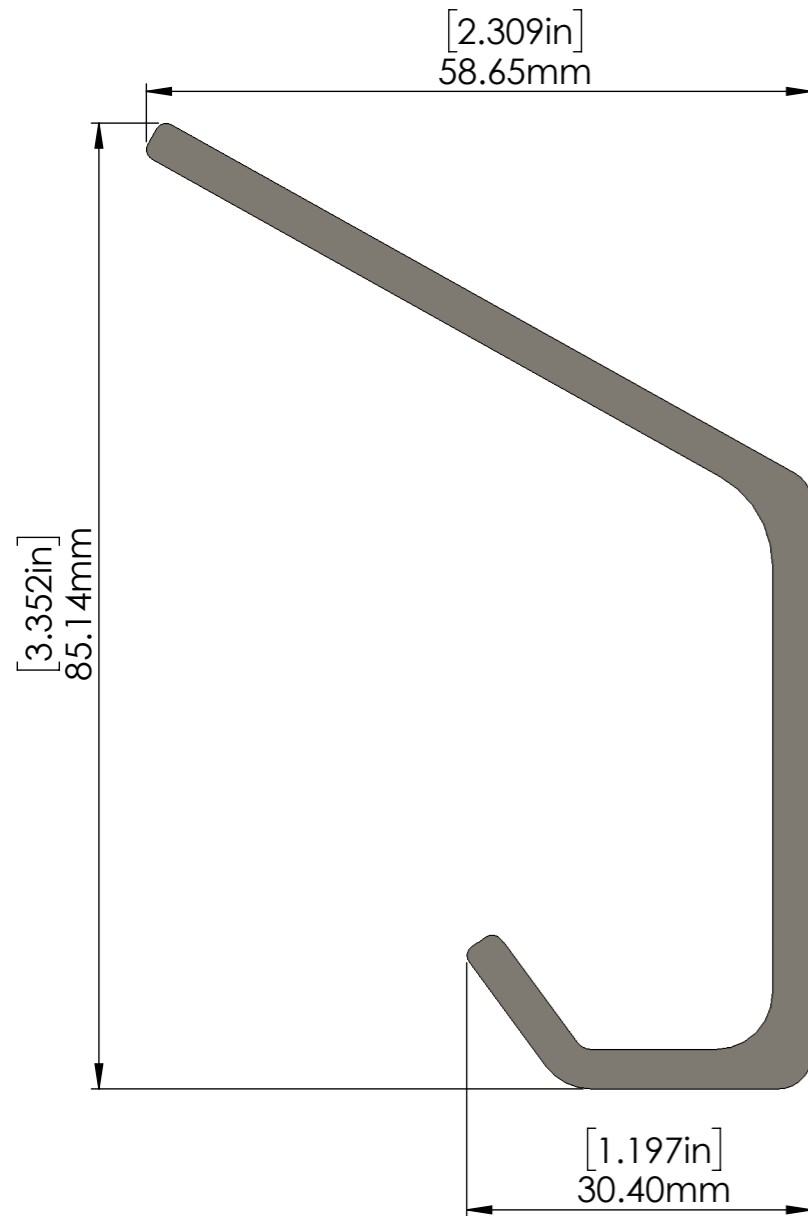

SIDE VIEW

FRONT VIEW

BACK VIEW

RECOMMENDED SCREWS

Material: SUS304
Finish : Glossy