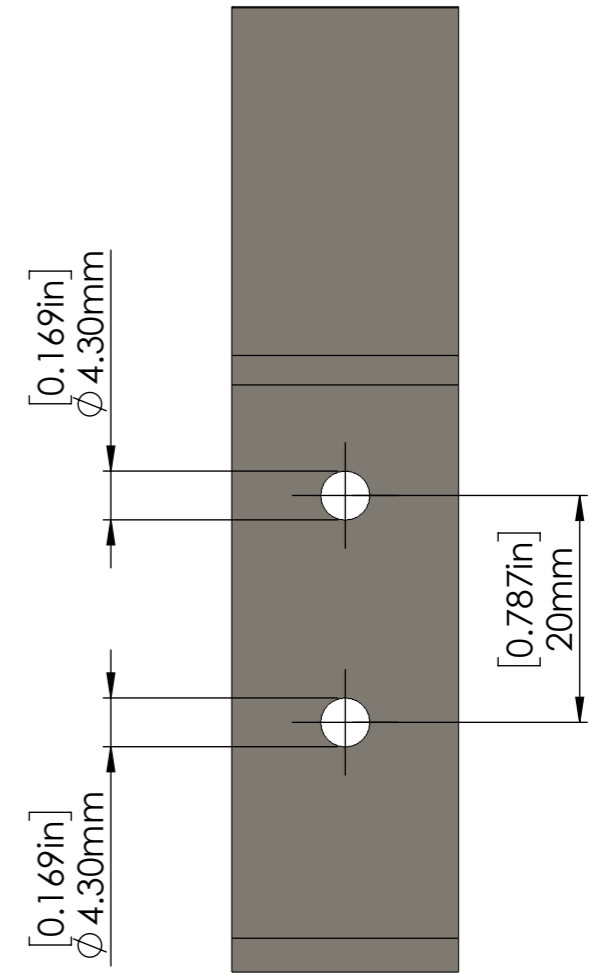

SIDE VIEW

FRONT VIEW

BACK VIEW

RECOMMENDED SCREWS

Material: SUS304
Finish : Glossy