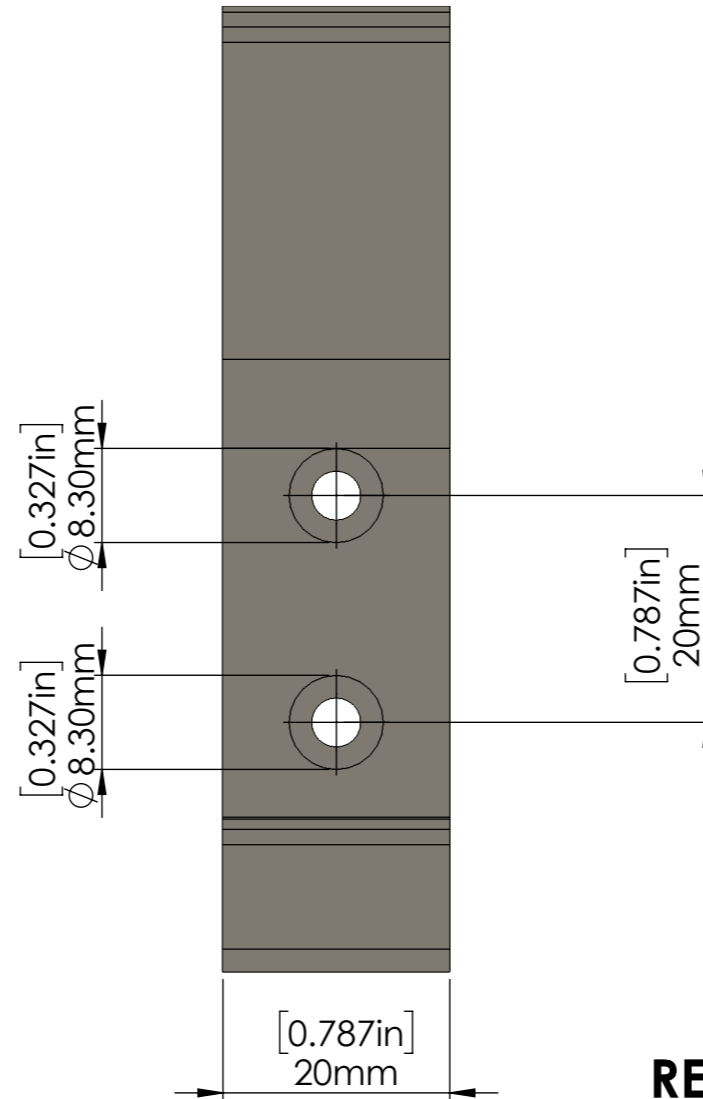

SIDE VIEW

FRONT VIEW

BACK VIEW

RECOMMENDED SCREWS

Material: SUS304
Finish : Glossy