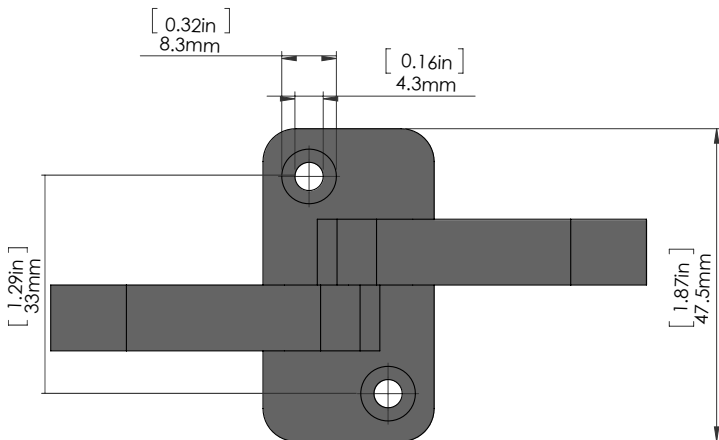

ASTI CEILING HOOK

ARCHITECTURAL SPECIFICATIONS

PART NUMBER:
ASTI-HOOK-SN

STANDARD FINISH:
SATIN NICKEL

PART NUMBER:
ASTI-HOOK-MB

PREMIUM FINISH:
MATTE BLACK
MUNSELL N2/

PART NUMBER:
ASTI-HOOK-MW

PREMIUM FINISH:
MATTE WHITE
MUNSELL N9/

PART NUMBER:
ASTI-HOOK-SG

PREMIUM FINISH:
SATIN GOLD
PANTONE #871C

10% color discrepancy, and custom pricing options apply.

- Material: Zinc Alloy 5
- Finishes: Satin Nickel, Satin Gold, Matte Black, Matte White
- Satin nickel screws included (quantity: 2)

- When disinfecting, mist with liquid that is at least 70% alcohol solution in order to maintain product integrity

TOP VIEW

FRONT VIEW

SCREWS

Manufactured By: