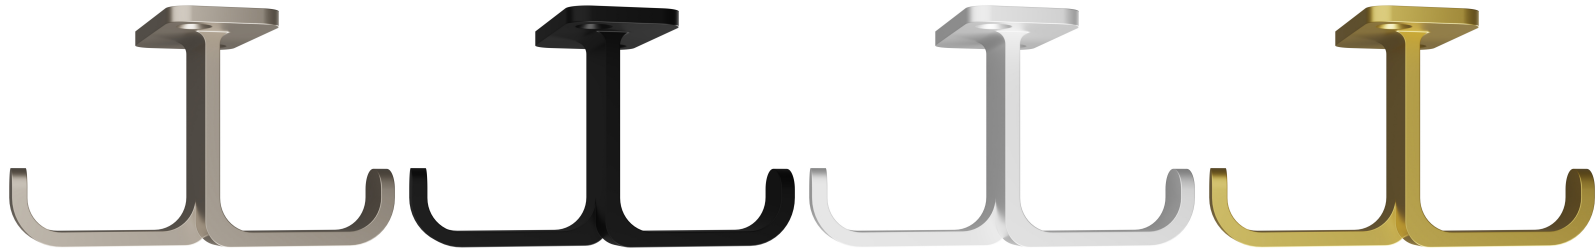

ASTI CEILING HOOK

ARCHITECTURAL SPECIFICATIONS

PART NUMBER:
ASTI-HOOK-SN

STANDARD FINISH:
SATIN NICKEL

PART NUMBER:
ASTI-HOOK-MB

PREMIUM FINISH:
MATTE BLACK
MUNSELL N2/

PART NUMBER:
ASTI-HOOK-MW

PREMIUM FINISH:
MATTE WHITE
MUNSELL N9/

PART NUMBER:
ASTI-HOOK-SG

PREMIUM FINISH:
SATIN GOLD
PANTONE #871C

10% color discrepancy, and custom pricing options apply.

- Material: Zinc Alloy 5
- Finishes: Satin Nickel, Satin Gold, Matte Black, Matte White
- Satin nickel screws included (quantity: 2)

- When disinfecting, mist with liquid that is at least 70% alcohol solution in order to maintain product integrity

TOP VIEW

FRONT VIEW

SCREWS

Manufactured By: