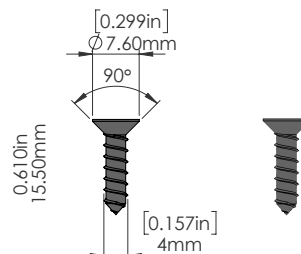

ASTI CEILING HOOK

ARCHITECTURAL SPECIFICATIONS

PART NUMBER:
ASTI-HOOK-SN

STANDARD FINISH:
SATIN NICKEL

PART NUMBER:
ASTI-HOOK-MB

PREMIUM FINISH:
MATTE BLACK
MUNSELL N2/

PART NUMBER:
ASTI-HOOK-MW

PREMIUM FINISH:
MATTE WHITE
MUNSELL N9/

- When disinfecting, mist with liquid that is at least 70% alcohol solution in order to maintain product integrity

TOP VIEW

FRONT VIEW

SCREWS

Manufactured By: