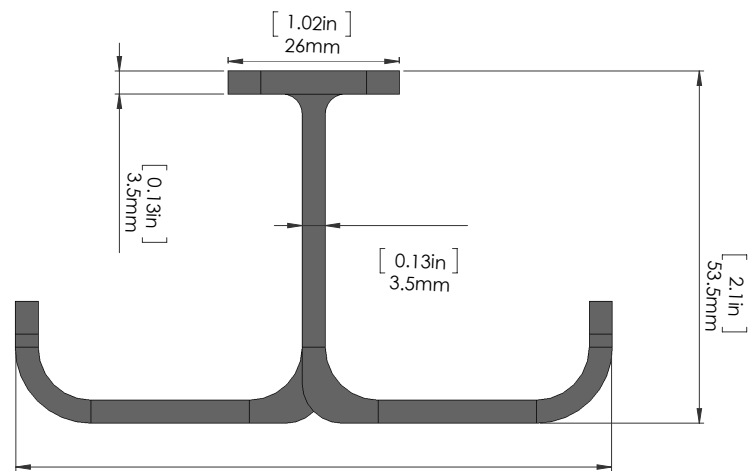

ASTI CEILING HOOK

ARCHITECTURAL SPECIFICATIONS

PART NUMBER:
ASTI-HOOK-SN

STANDARD FINISH:
SATIN NICKEL

PART NUMBER:
ASTI-HOOK-MB

PREMIUM FINISH:
MATTE BLACK
MUNSELL N2/

PART NUMBER:
ASTI-HOOK-MW

PREMIUM FINISH:
MATTE WHITE
MUNSELL N9/

PART NUMBER:
ASTI-HOOK-SG

PREMIUM FINISH:
SATIN GOLD
PANTONE #871C

10% color discrepancy, and custom pricing options apply.

- Material: Zinc Alloy 5
- Finishes: Satin Nickel, Satin Gold, Matte Black, Matte White
- Satin nickel screws included (quantity: 2)

- When disinfecting, mist with liquid that is at least 70% alcohol solution in order to maintain product integrity

TOP VIEW

FRONT VIEW

SCREWS

Manufactured By: